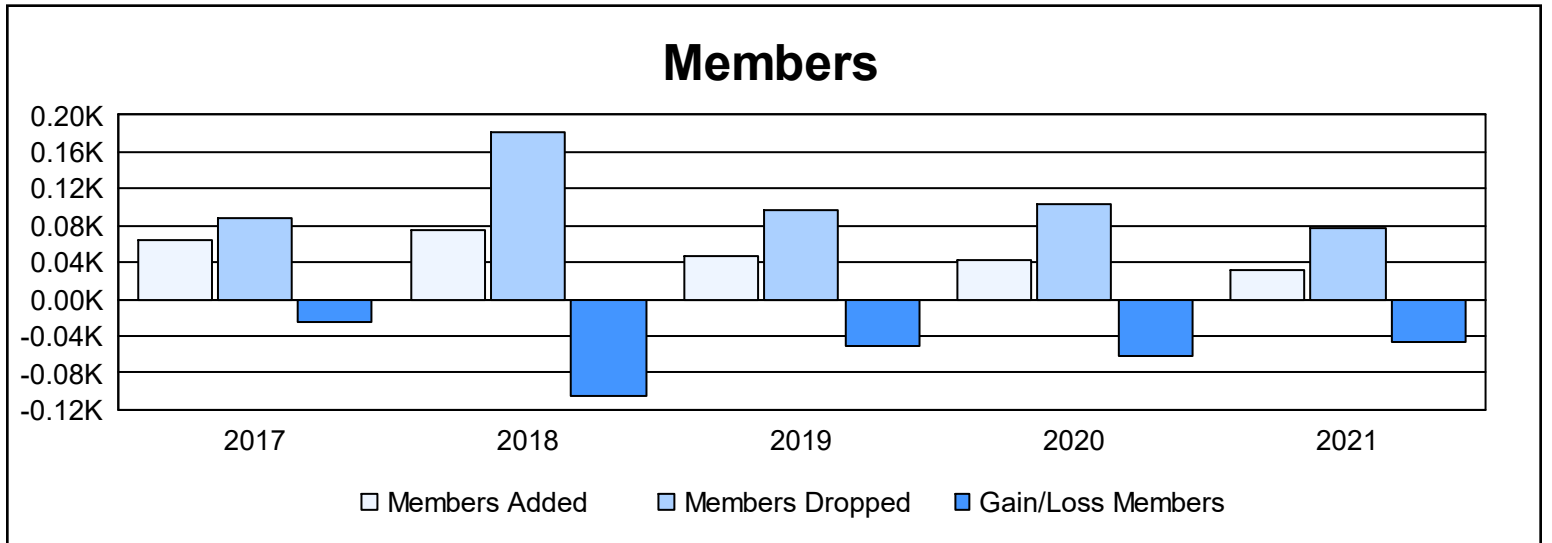

Year	New Clubs	Dropped Clubs	Gain/ Loss Clubs	New Members	Charter Members	Reinstate Members	Transfer Members	Total Member Added	Total Members Dropped	Gain/ Loss Members
2016-2017	0	0	0	60	0	1	3	64	89	-25
2017-2018	0	3	-3	71	1	1	3	76	182	-106
2018-2019	0	1	-1	46	0	1	0	47	97	-50
2019-2020	0	2	-2	41	0	1	0	42	104	-62
2020-2021	0	0	0	28	0	0	4	32	78	-46
<b>Average</b>	<b>0</b>	<b>1</b>	<b>-1</b>	<b>49</b>	<b>0</b>	<b>1</b>	<b>2</b>	<b>52</b>	<b>110</b>	<b>-58</b>

### Membership Composition June 2021 Cumulative