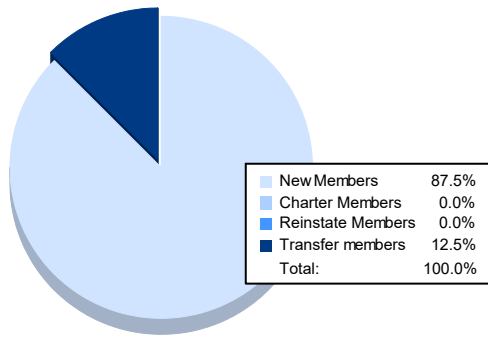

Year	New Clubs	Dropped Clubs	Gain/ Loss Clubs	New Members	Charter Members	Reinstate Members	Transfer Members	Total Member Added	Total Members Dropped	Gain/ Loss Members
2016-2017	0	0	0	60	0	1	3	64	89	-25
2017-2018	0	3	-3	71	1	1	3	76	182	-106
2018-2019	0	1	-1	46	0	1	0	47	97	-50
2019-2020	0	2	-2	41	0	1	0	42	104	-62
2020-2021	0	0	0	28	0	0	4	32	78	-46
<b>Average</b>	<b>0</b>	<b>1</b>	<b>-1</b>	<b>49</b>	<b>0</b>	<b>1</b>	<b>2</b>	<b>52</b>	<b>110</b>	<b>-58</b>

### Membership Composition June 2021 Cumulative