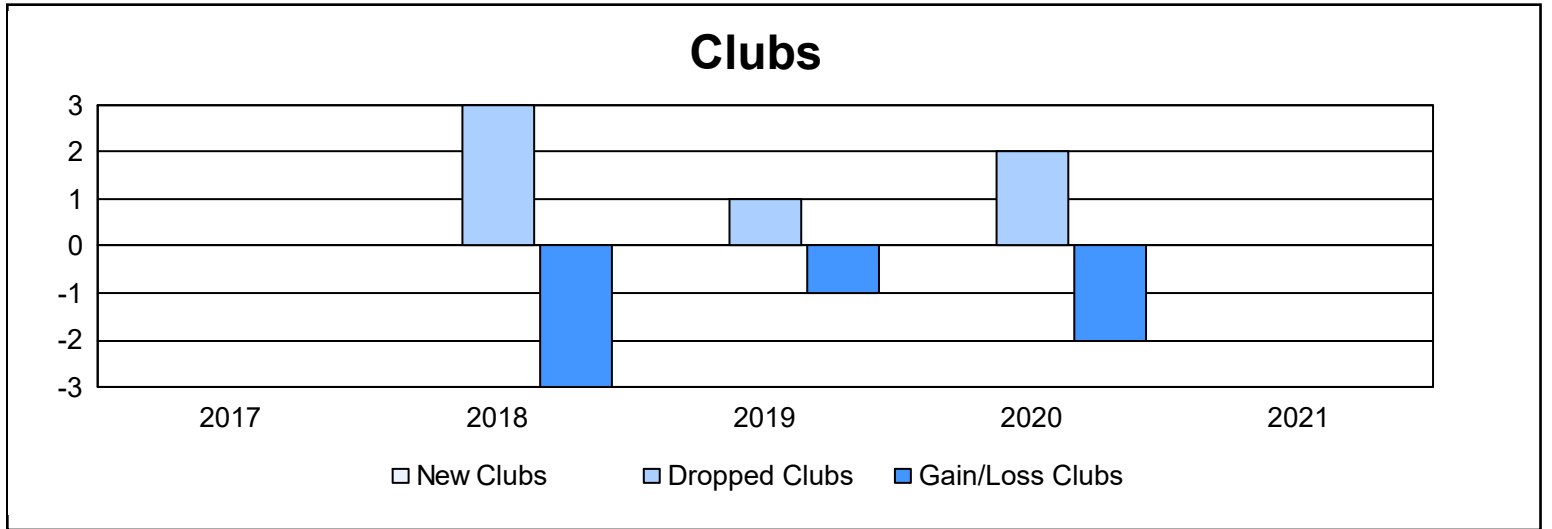

Year	New Clubs	Dropped Clubs	Gain/ Loss Clubs	New Members	Charter Members	Reinstate Members	Transfer Members	Total Member Added	Total Members Dropped	Gain/ Loss Members
2016-2017	0	0	0	60	0	1	3	64	89	-25
2017-2018	0	3	-3	71	1	1	3	76	182	-106
2018-2019	0	1	-1	46	0	1	0	47	97	-50
2019-2020	0	2	-2	41	0	1	0	42	104	-62
2020-2021	0	0	0	28	0	0	4	32	78	-46
<b>Average</b>	<b>0</b>	<b>1</b>	<b>-1</b>	<b>49</b>	<b>0</b>	<b>1</b>	<b>2</b>	<b>52</b>	<b>110</b>	<b>-58</b>

### Membership Composition June 2021 Cumulative